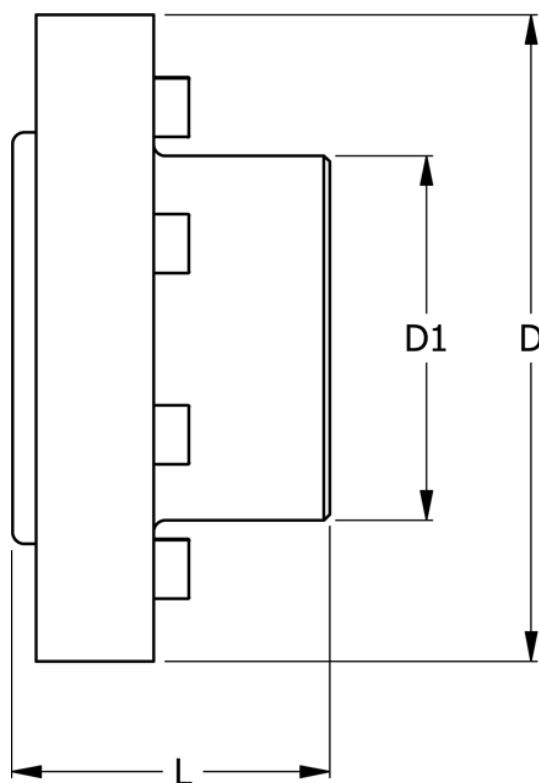

Data Sheet

Article number: 330640005

Description: Coupling N-Eupex str. 400
Part 5 (incl. bolts) without bore

Measures

D	= 400
D1	= 250
L	= 180
Max bore	= 150
Torque (N m)	= 10300